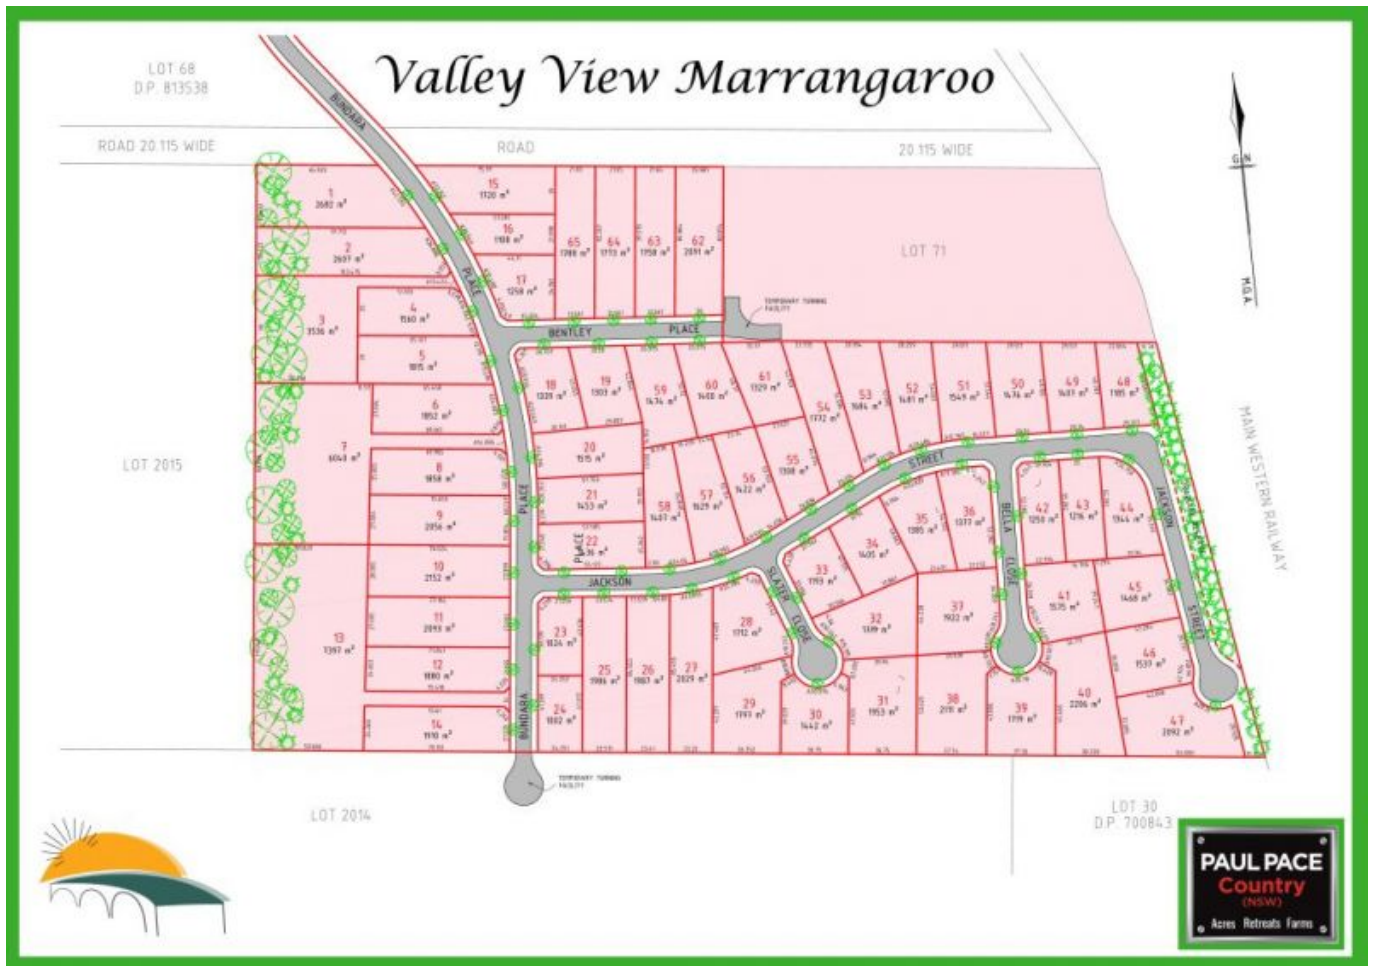

MARRANGAROO, NSW

PAUL PACE
Country
Acres. Farms. Retreats.